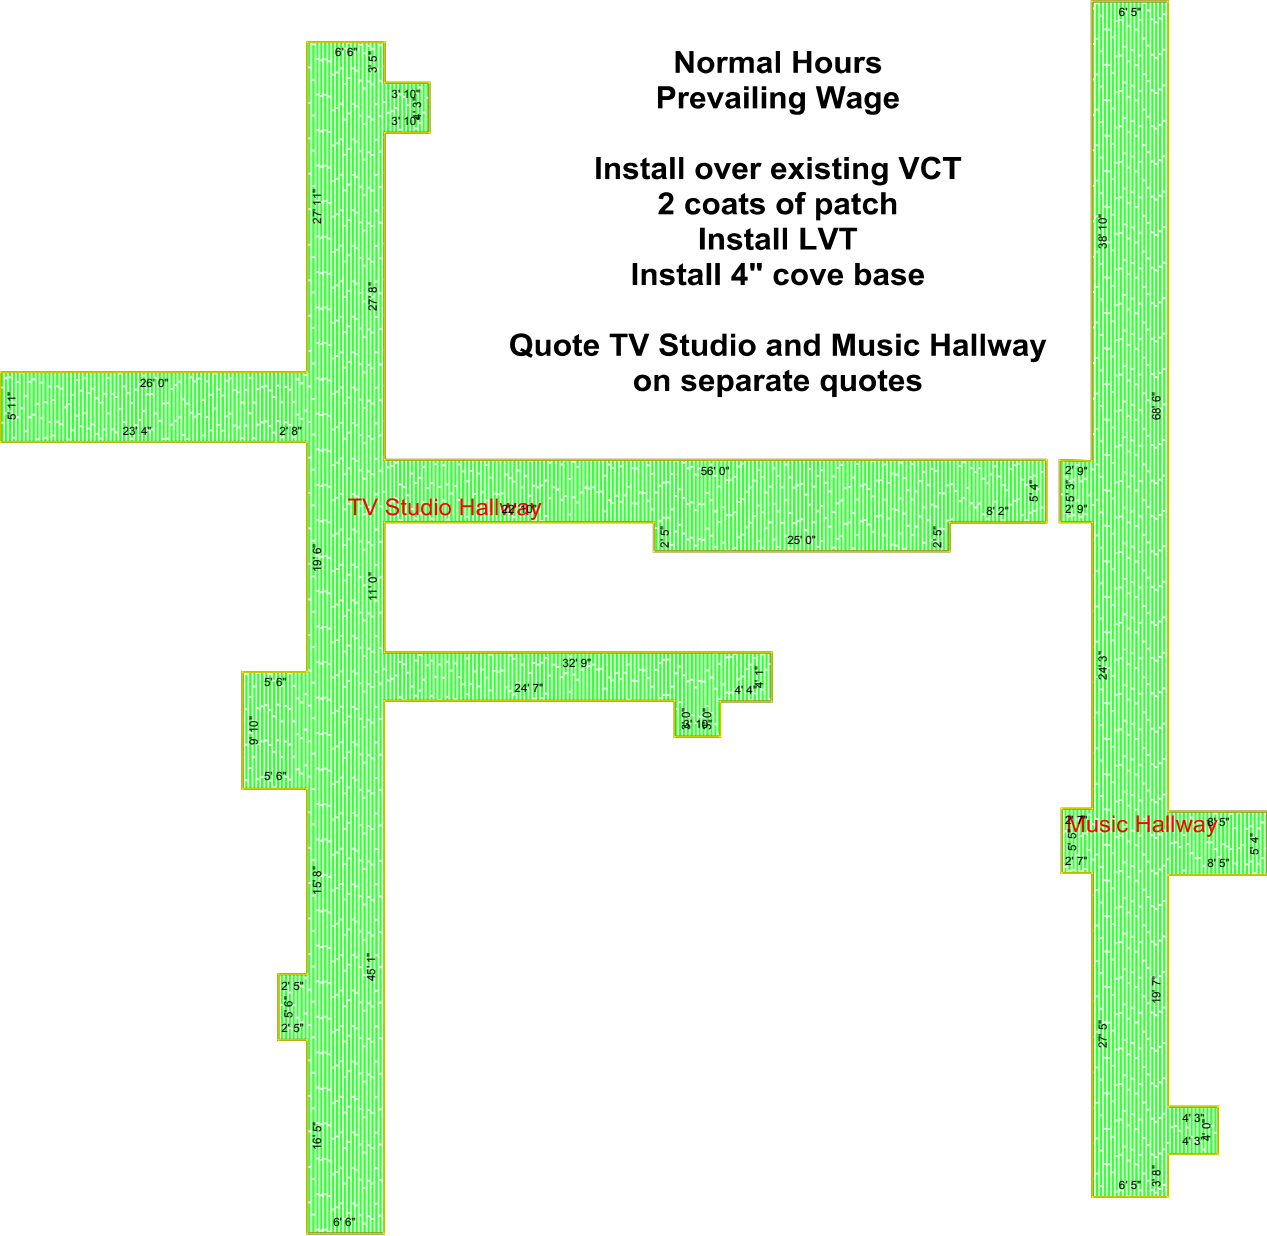

Normal Hours
Prevailing Wage

Install over existing VCT
2 coats of patch
Install LVT
Install 4" cove base

Quote TV Studio and Music Hallway
on separate quotes

LVT- Vinyl Plank: TBD