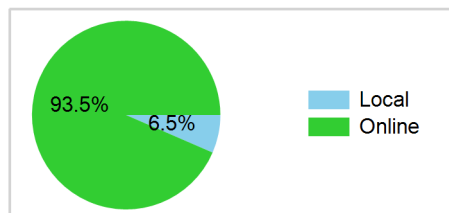

AY09 - AY12 New Students by Applied Transfer Credit

AY09	Less than 12 Credits	39
AY09	12 - 24 Credits	30
AY09	25 - 48 Credits	16
AY09	49+ Credits	3
AY09	Associate's Degree	22
AY10	Less than 12 Credits	46
AY10	12 - 24 Credits	26
AY10	25 - 48 Credits	12
AY10	49+ Credits	5
AY10	Associate's Degree	12
AY11	Less than 12 Credits	27
AY11	12 - 24 Credits	13
AY11	25 - 48 Credits	9
AY11	49+ Credits	2
AY11	Associate's Degree	16
AY12	Less than 12 Credits	15
AY12	12 - 24 Credits	8
AY12	25 - 48 Credits	9
AY12	49+ Credits	1
AY12	Associate's Degree	12

AY09 - AY12 New Students by Ethnicity

AY09 - AY12 New Students by Gender

AY09 - AY12 New Students by Modality

Graduates AY12	Graduates AY11	Graduates AY10	Graduates AY09	Historical Graduates
42	45	44	47	421