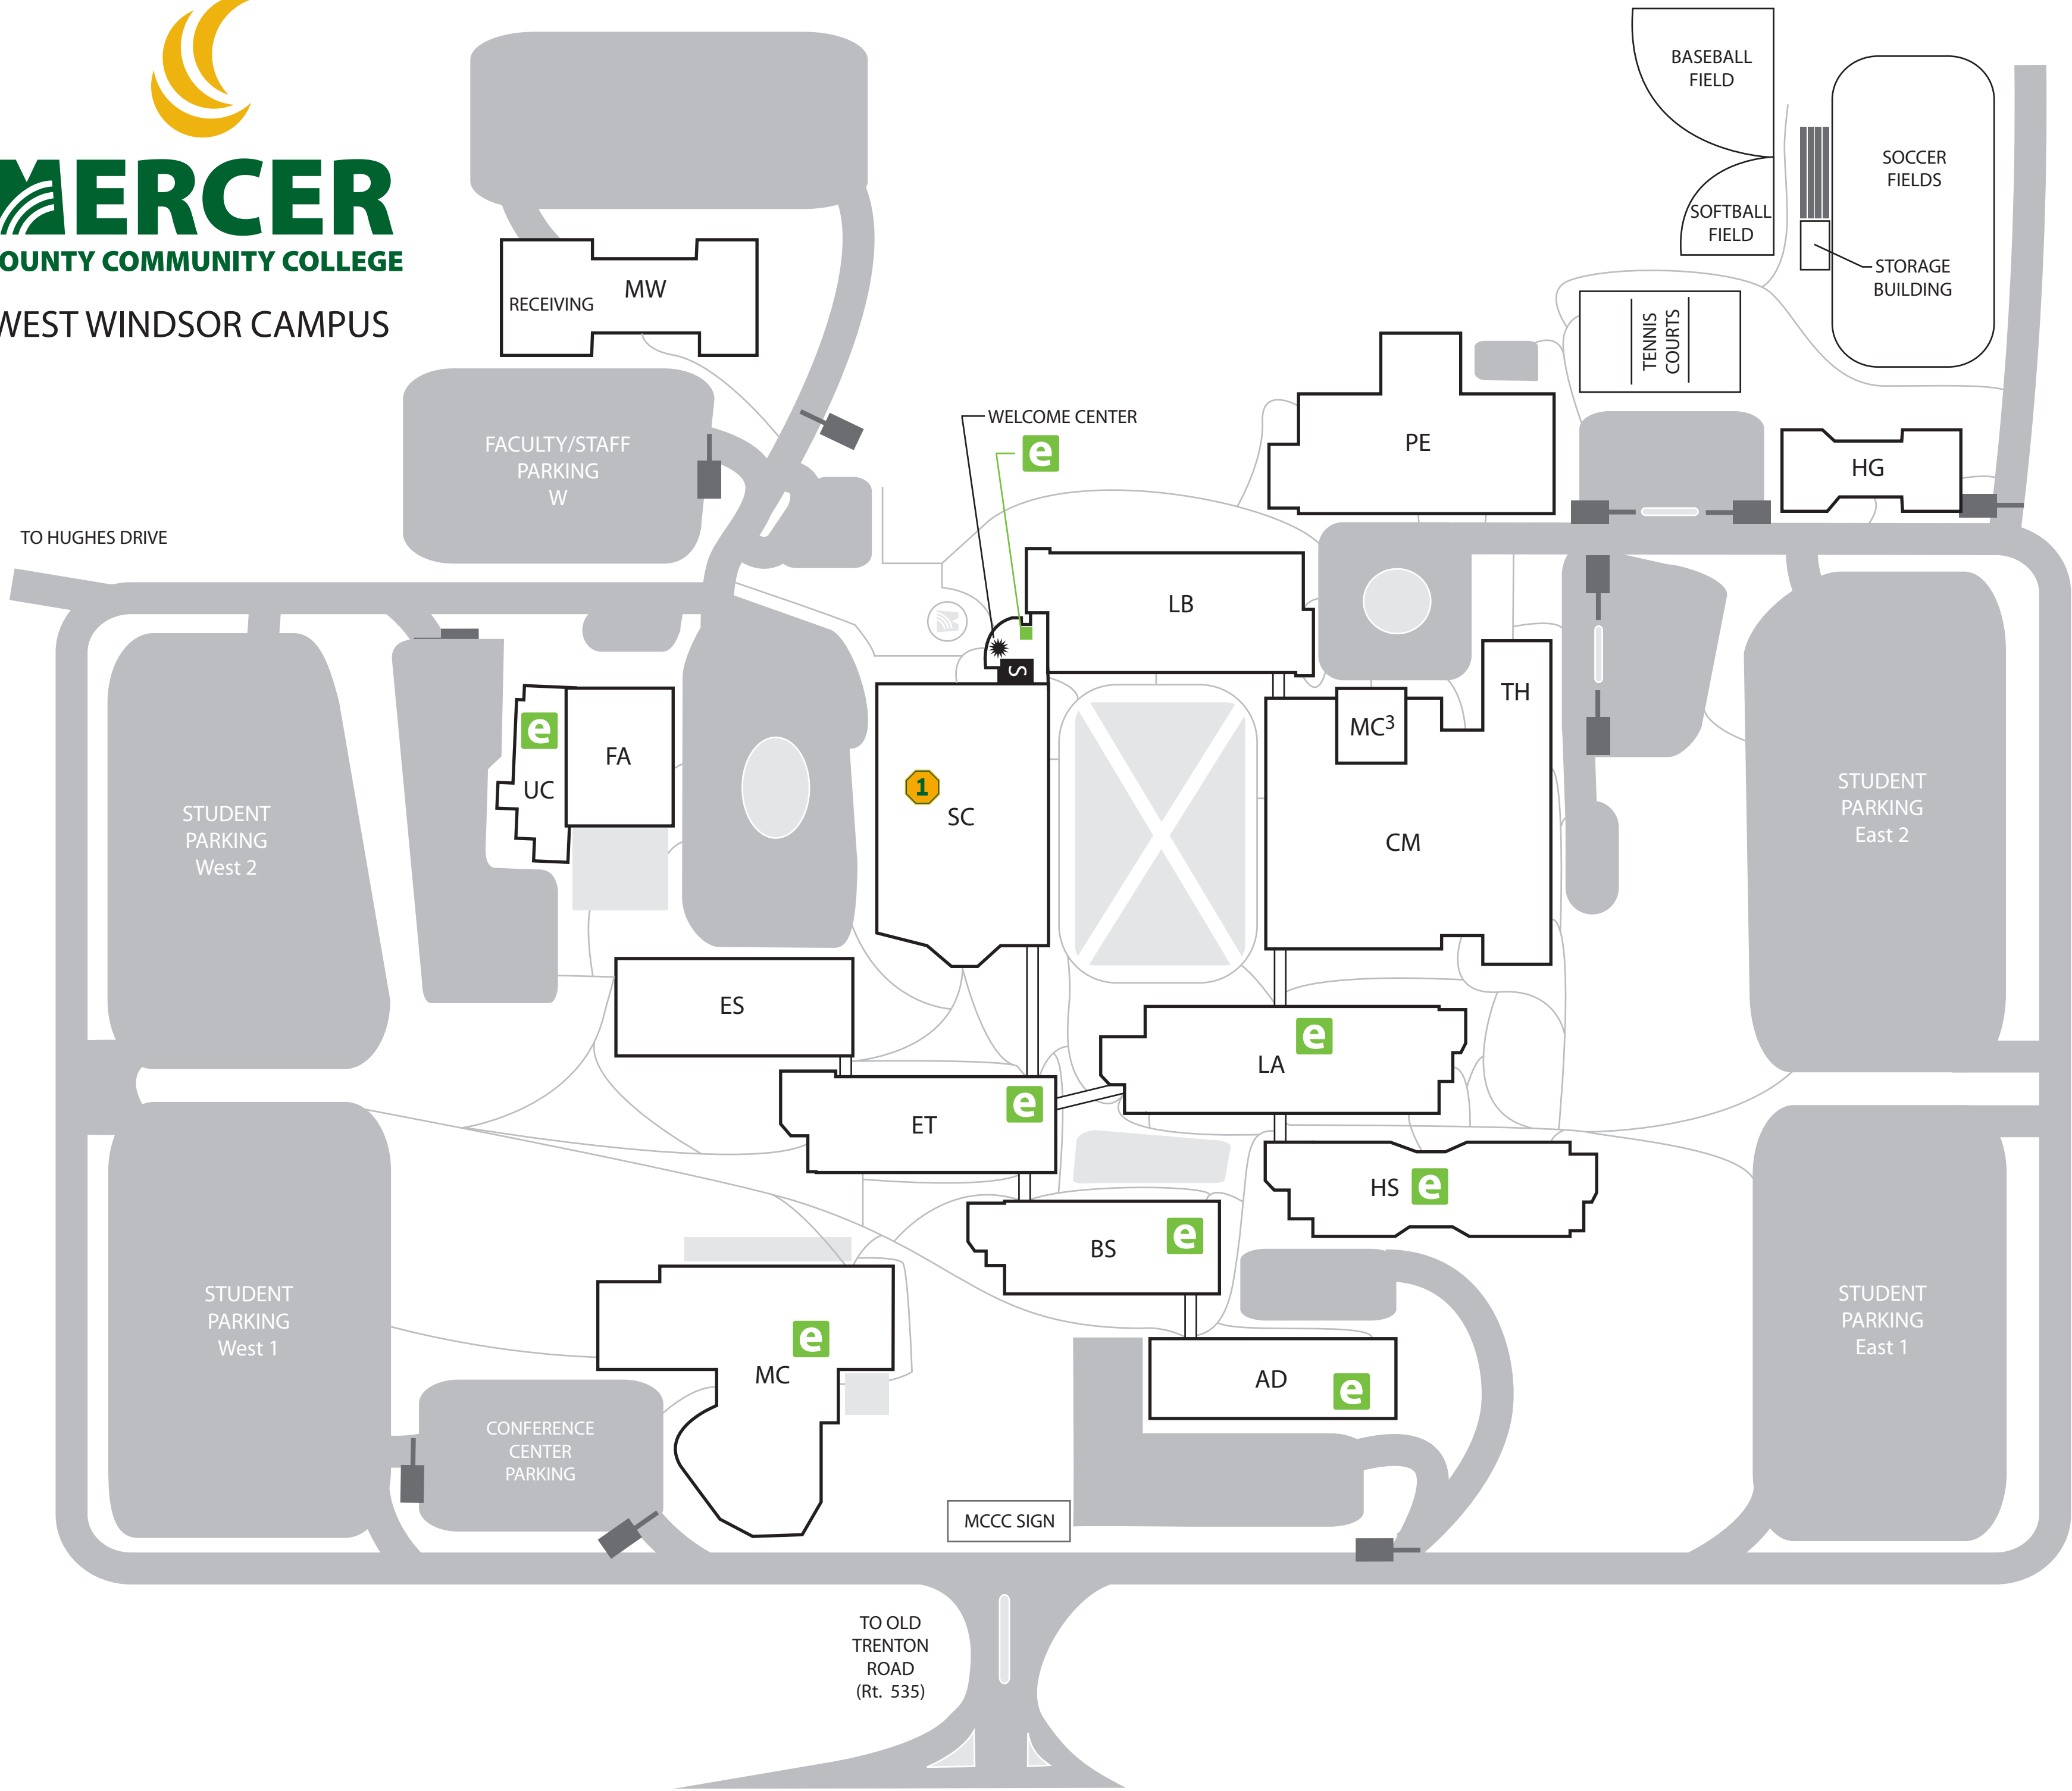

TO HUGHES DRIVE

TO OLD TRENTON ROAD (Rt. 535)

KEY	ELEVATOR	SECURED GATE	Welcome Center	ET	Engineering & Technology	MC ³	Studio Theatre		
	YOU ARE HERE!	BUILDING OR STRUCTURE	One Stop	FA	Fine Arts	MW	Maintenance		
		ROAD	AD	Richard K. Greenfield Administration Building	HG	Horticulture Greenhouse	PE	Physical Education	
		WALKWAY	BS	Business	HS	Health & Science	Security	SC	Student Center
		CM	Communications Center	LA	Liberal Arts	TH	Kelsey Theatre	UC	University Center
		ES	Engineering Systems	LB	Library				
				MC	Conference Center				